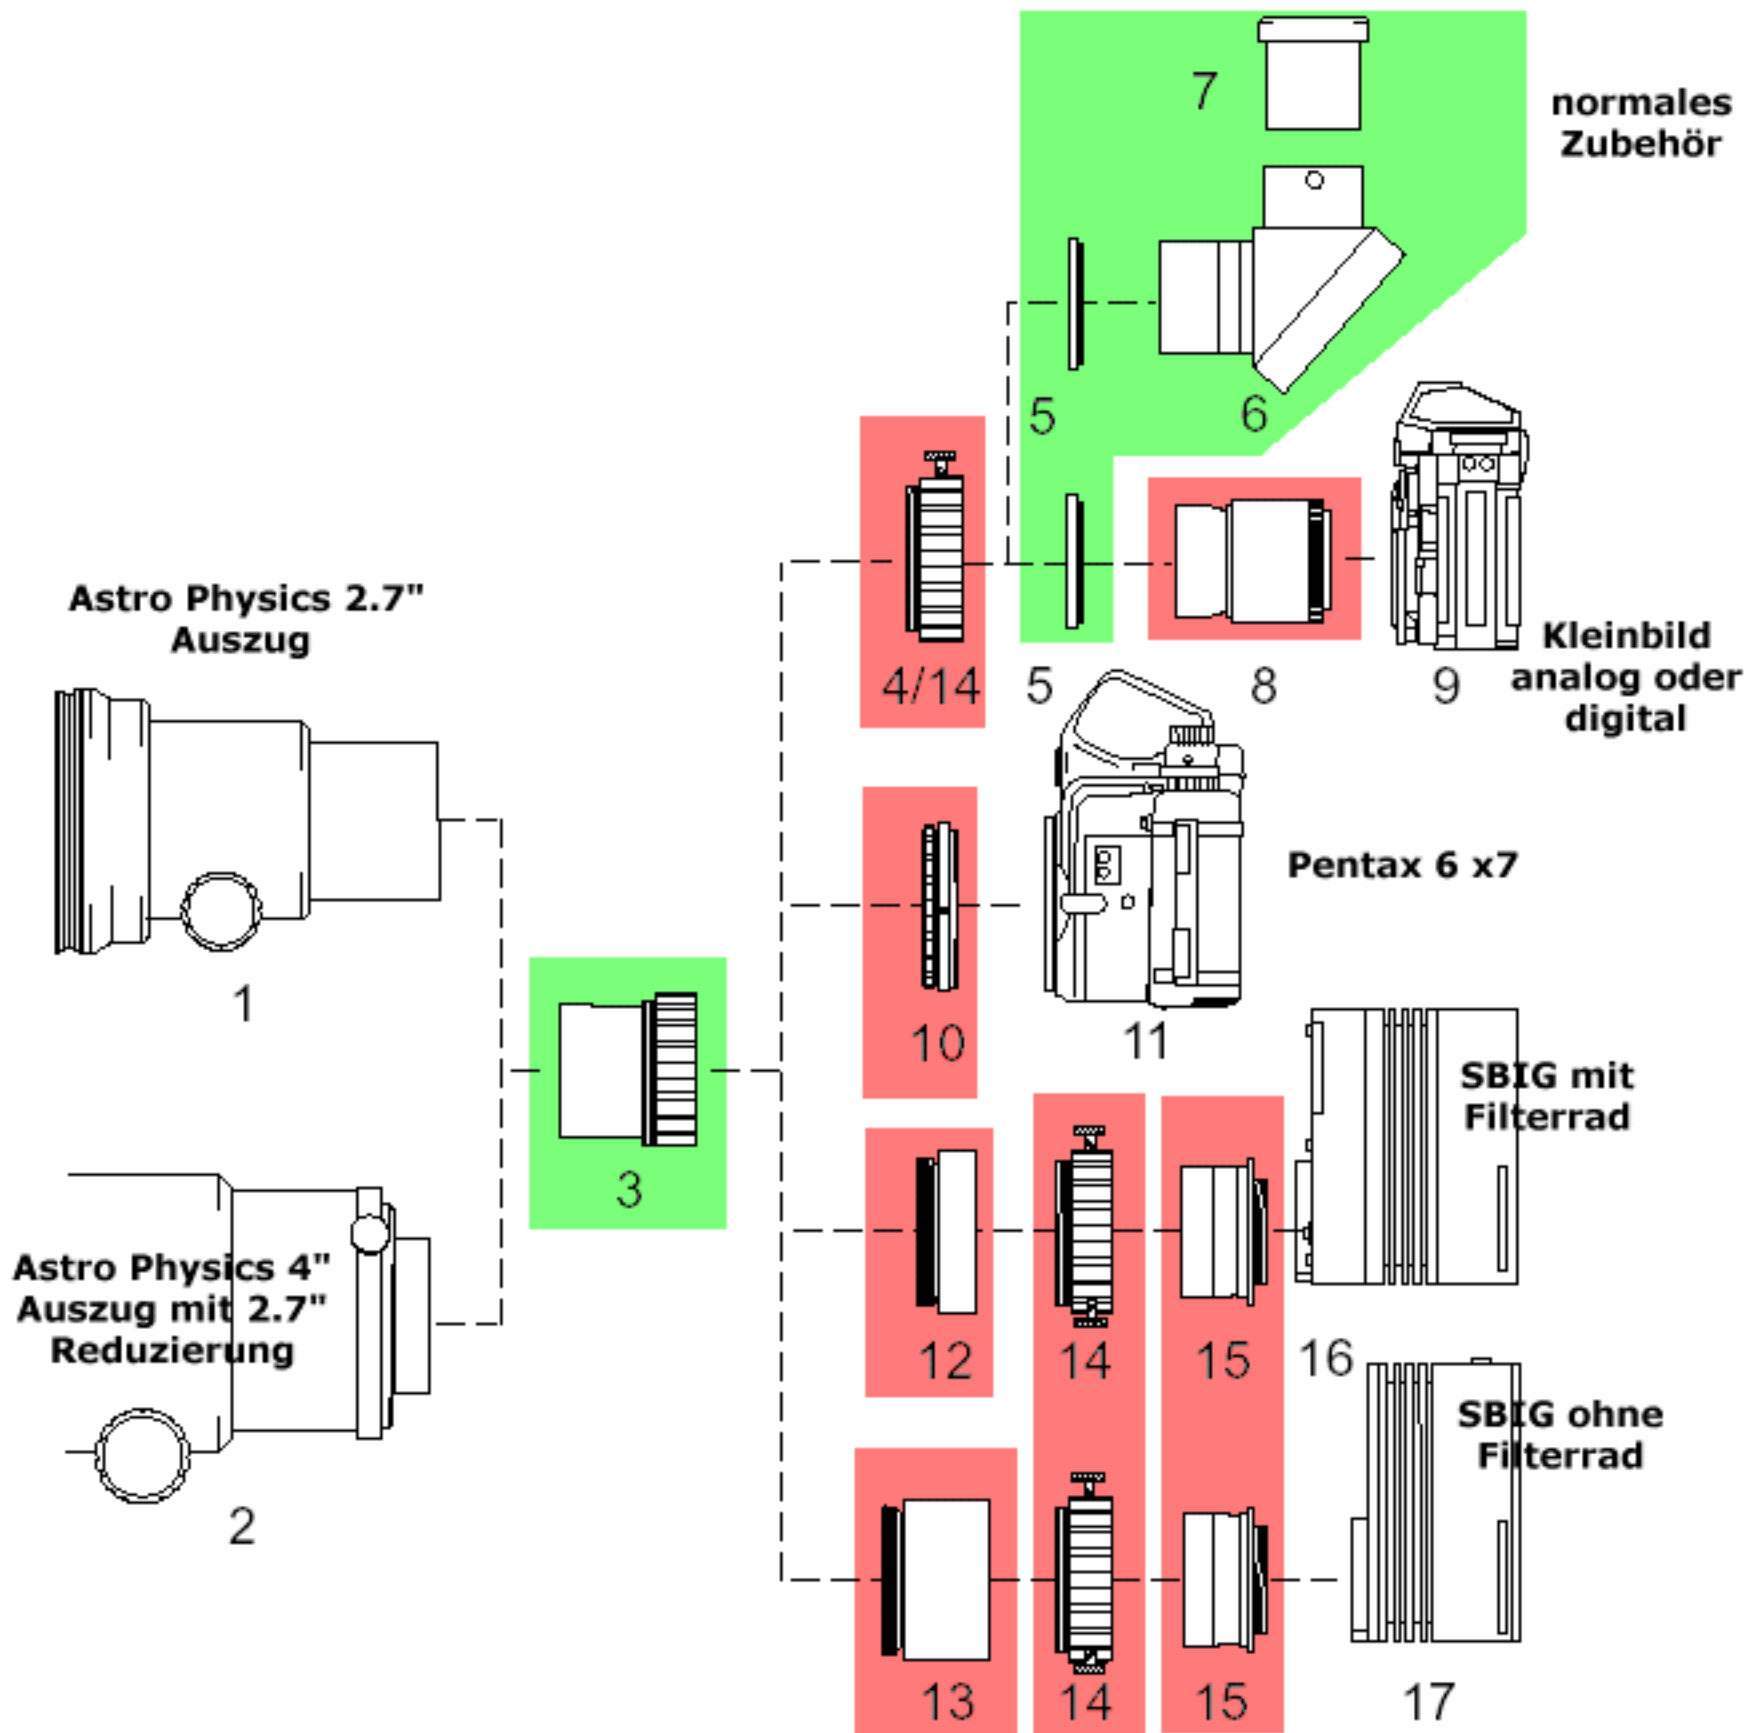

ASTRO-PHYSICS PHOTO-VISUAL TELECOMPRESSOR (.75x)

ASTRO-PHYSICS PHOTO-VISUAL TELECOMPRESSOR (.75x)

1. 2.7" Focuser (27FOCU)
Supplied with AP refractors, including the Traveler and some Ritchey-Chretien
2. 4" Focuser with 4"/2.7" adapter
Supplied with AP refractors and some Ritchey-Chretien
3. Photo-Visual Telecompressor (0.75x) (27TVPH)
Threaded for optional 58mm filters
4. 2" Adapter (ADA200 or ADA2003)
Supplied with AP refractors
5. 48 mm (2") Filter (optional)
6. 2" MaxBright Diagonal (PMDMAX)
Threaded for optional 48mm filters
7. Wide Field Eyepiece
Note: Some eyepieces may not come to focus
8. Camera Adapter with T-Ring for 35mm Camera (PFCT---)
Threaded for optional 48mm filters.
Please specify t-ring when ordering.
9. 35mm Camera Body
10. 6X7 Pentax Camera Adapter for Use with Telecompressor (ADA67P)
Adapter without optics, not the same as Pentax camera adapter with field flattener (67PF462, 67PF56, 67PF58, 67PF69, 67PF7)
11. Pentax 6X7 Camera Body
12. Thread-On Extension for 2.7" Focuser - Length 0.75" (A3503)
13. Thread-On Extension for 2.7" Focuser - Length 1.75" (A3502)
14. 2" Adapter with 3 large thumbscrews (ADA2003)
15. 2"/T-2 Tapered Nosepiece (AP16T)
16. CCD camera with Color Filter Wheel
17. CCD camera