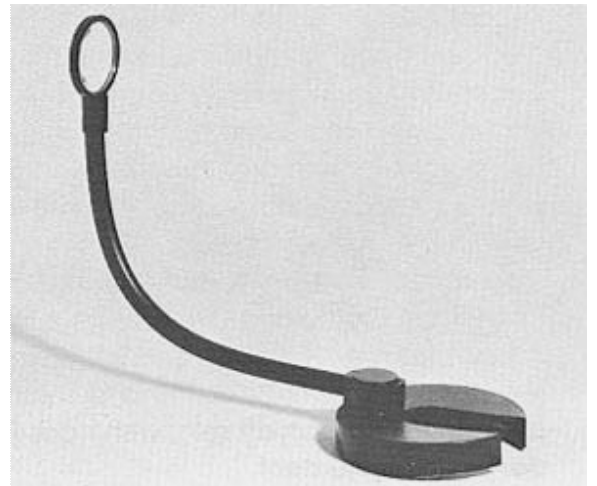

PLANETARIUM NV 110/220

(Schoolplanetarium, Order-No. 2000 000)

Celestial globe 50cm in diameter, of near black though transparent acrylic glass; incl. motorized tellurion (solar system) mounted in the southern ecliptic pole; by removing the sun-cap, a point light bulb enables the projection of stars and constellations (shadowprojection). Incl. manual, base with operation amplifier, transformer and 60 illustrations of the constellations printed on plastic foils, suitable for projection.

€ 1660,50

Please order your A.C. voltage.

SOLAR PROJECTION LENS

(Order-No. 2000 010)

A small optical lens on a flexible arm, projects the annual position of the sun onto the surface of the globe or onto the surrounding walls of the room or projection cupola. Thus the geocentric solar position along the ecliptic plane can directly be checked and solar culmination heights for summer and winter can be measured.

€ 97,50

PROJECTION CUPOLA

(for Use with above Planetarium, Order No. 2000 100)

Projection dome of 2.5 m in diameter; geometrically exact semisphere, consisting of 8 equal segments and one additional circular top segment and one additional circular top segment; material: fiberglass reinforced resin; interior surface in high reflecting white; outer surface in grey; selfsupporting; to be installed in a darkable room complete incl. all fasteners, wires and screws.